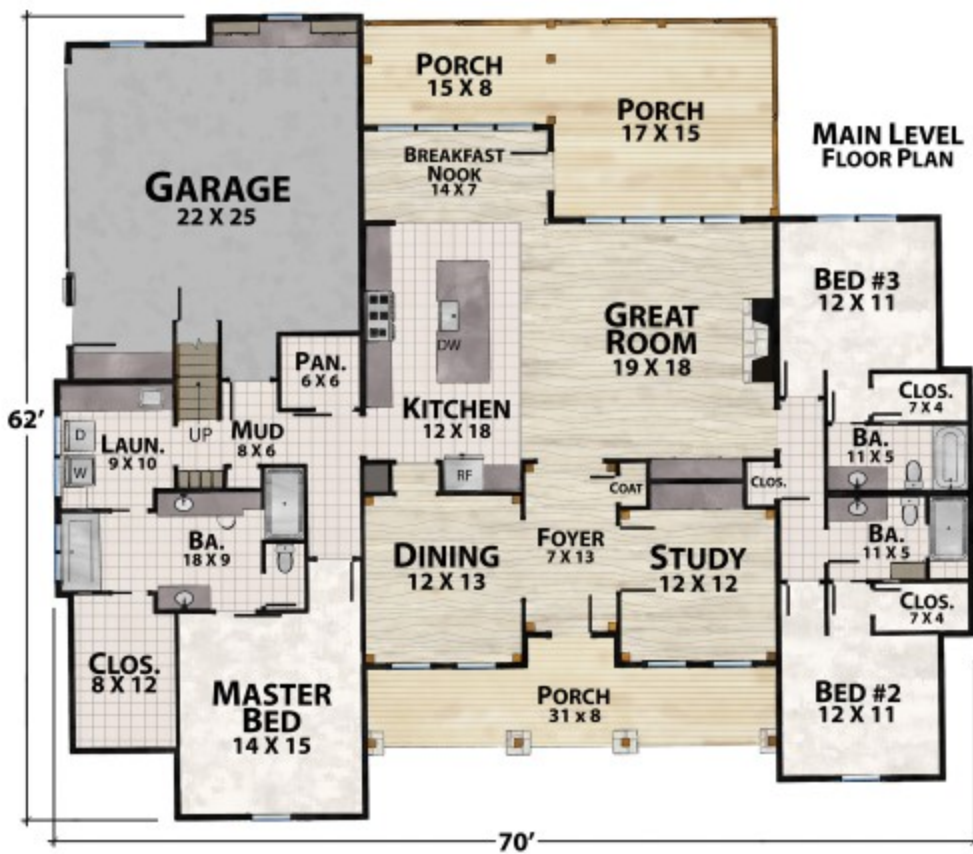

the Sly Fox Farm

natural element homes

1-800-970-2224

Bedrooms: 3 Bathrooms: 3 Main Level SF: 2,554 Upper Level SF: 565
 Porch & Deck SF: 580 Garage SF: 580 Heated SF: 3,119 Total SF: 4,281

FRONT

RIGHT

REAR