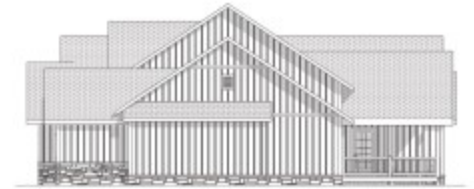

the Sly Fox Farm

natural element homes

1-800-970-2224

Bedrooms: 3 Bathrooms: 3 Main Level SF: 2,554 Upper Level SF: 565
 Porch & Deck SF: 580 Garage SF: 580 Heated SF: 3,119 Total SF: 4,281

FRONT

RIGHT

REAR

LEFT

Plan customization is included with your home plan purchase. Why not make it PERFECT?

natural element homes

Copyrighted Home Plan: this home plan and images are protected by United States and international copyright Law and may not be duplicated, reproduced, modified, and/or distributed, in whole or in part, without the express written consent of Natural Element Homes.